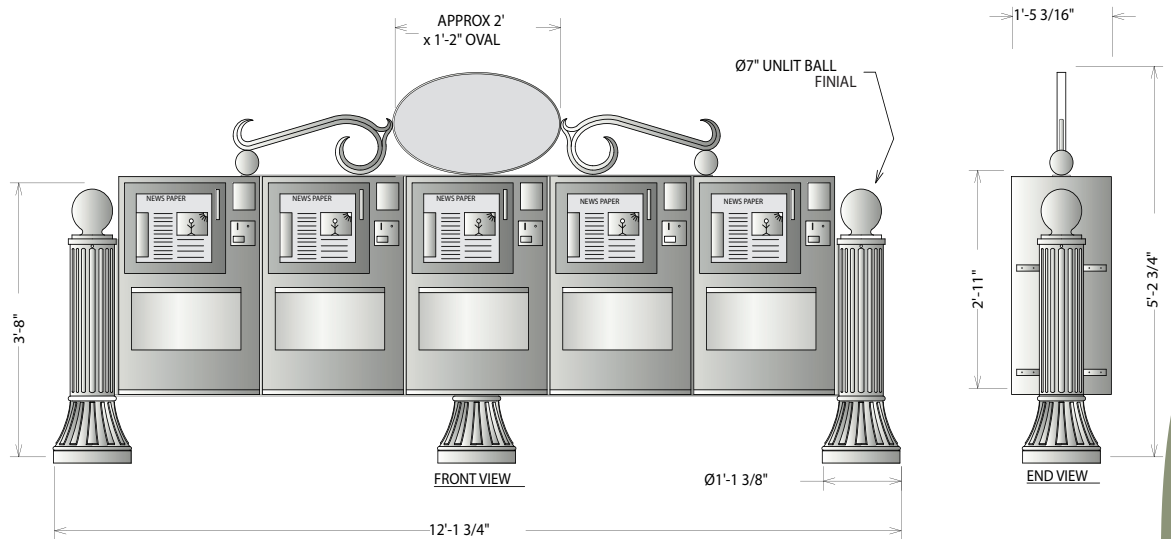

Newspaper
ordering guide

ordering logic

newspaper stations

- AF-NPS Newspaper station

base support

- CMB CMB (as pictured)
- CENA Centennial A
- FLAG Flagler

number of dispensers

- 1 1 newspaper dispensers
- 3 3 newspaper dispensers
- 5 5 newspaper dispensers

options

- DSS decorative scrolls and sign (call factory)

COLOR (see page 33 for additional information)

- BB black
- BZ bronze
- BG green
- BW white
- BY gray
- RAL RAL _____
- OTHER _____

ordering ex: AF-NPS / CMB / 5 / DSS / BB